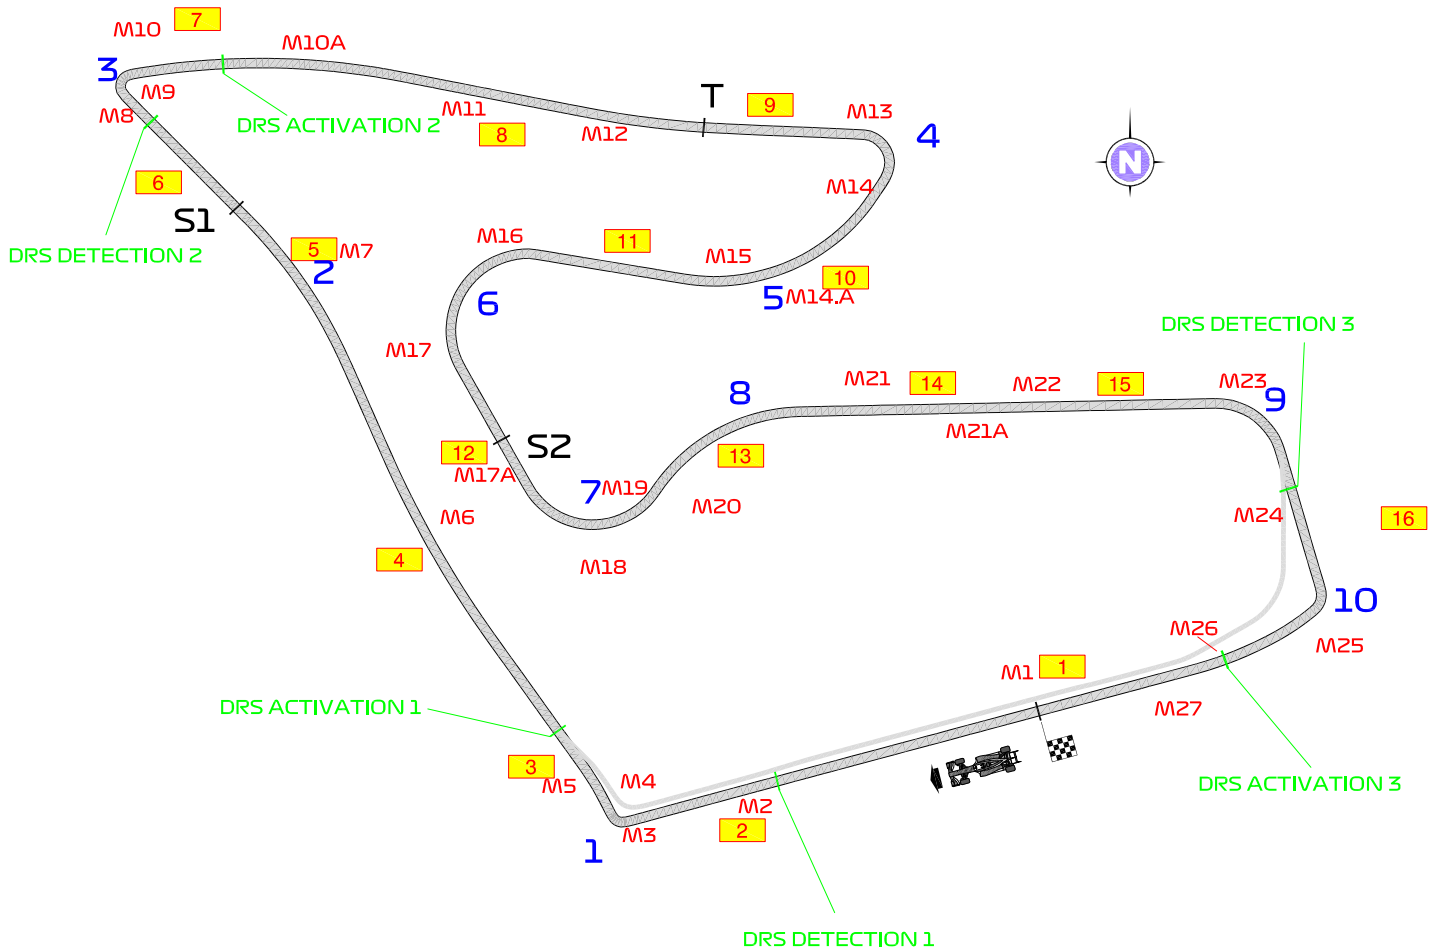

# 2023 SPIELBERG EVENT

29 June to 2 July 2023

---

<b>From</b>	The Stewards	<b>Document</b>	1
<b>To</b>	All Teams, All Officials	<b>Date</b>	29 June 2023
		<b>Time</b>	11:09

---

**Title** Circuit Map - Spielberg 2023  
**Description** Circuit Map - Spielberg 2023  
**Enclosed** AUSTRIA\_CIRCUIT\_23 FIA.pdf

## Circuit Map

- Start Line
- Control Line
- S1 Sector 1 [170m before T3]
- S2 Sector 2 [60m before T7]
- T Speed Trap [170m before T4]
- DRS Detection1 [160m before T1]
- DRS Activation1 [102m after T1]
- DRS Detection2 [40m before T3]
- DRS Activation2 [100m after T3]
- DRS Detection3 [120m before T10]
- DRS Activation3 [106m after T10]
- 15 Corner Numbers
- M22 Marshal Post
- FIA Marshal Light No.

Circuit Centreline Length = 4.318km